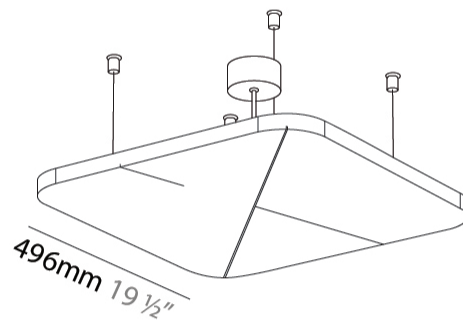

GENERAL

Series: Quantum Acoustic Light Panel
Brand: Prolicht
Division: Architectural
Mounting Type: Suspension
Mounting Location: Ceiling
Subcategory: Acoustic

PHYSICAL

Shape: Round
Length (mm): 496
Length (in): 19 1/2
Width (mm): 496
Width (in): 19 1/2
Height (mm): 54
Height (in): 2 1/8

Light Distribution: Indirect

Fixture Finish: SSR / BKV / CWI / CRY / HAB / UFT / ITA / RUA / FTG / MYG / LOD / PUS / FRO / FUP / KIA / POP / BLS / SPG / MEY / GOH / GUM / CHC / COM / ABZ / JAG / OBR / MOS / ROR

Accent Finish: ANC / ASH / BNA / BTC / BZE / CEL / EGG / EVG / FOG / FOS / FST / FUA / IRI / IRO / KHA / LIC / LIM / MER / MSN / MUS / ONX / PEA / PLU / POL / PPY / RAY / ROY / RST / STE / SWD / TAN / TAU

Fixture Material: Aluminum

Cable Details: 2 000mm / 78 3/4" or 6 000mm / 236 1/4" Transparent Cable

ELECTRICAL

Lamp Type: LED (Zhaga Standard)
Input Wattage (W): 12.7
Total Output Wattage (W): 11.8
Dimming: Non-Dimmable
Driver Included: Yes
Driver Location: Integrated
Driver Type: Constant Current - Universal
Driver Class: Class 2
Input Voltage (V): 120 - 277

LED

Color Temperature (°K): 2700 / 3000 / 3500 / 4000
Max. Delivered Lumen (lm): 935 / 945 / 973 / 1001
Nominal Lumen (lm): 1140 / 1152 / 1187 / 1221
CRI: >90 CRI
Lamp Life (hrs): 50000

OPTICAL

RATINGS AND CERTIFICATIONS

Certified By: CSA Certified to UL and CSA Standards
IP rating: IP20