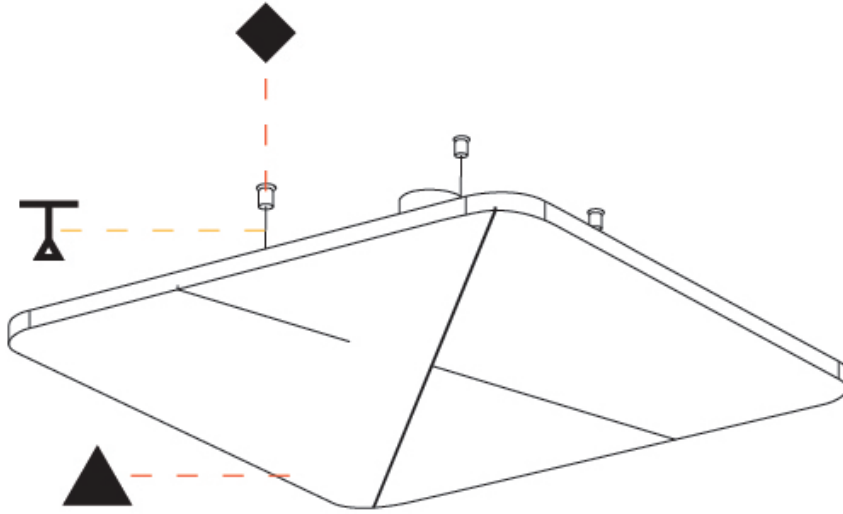

QUANTUM ACOUSTIC LIGHT PANEL SUSPENSION

A300739-

PROJECT

TYPE

SPECIFIER

QUANTITY

DATE

A